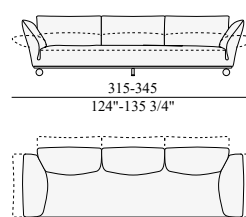

Standway

Francesco Binfaré

General description:

Soft elegant, universal sofa.
Classic and contemporary at the same time. Timeless.
With the "smart cushion": everyone can use it their own way, in form and purpose.
Because it is completely adaptable to the desires of the user. Sitting comfortably, with a simple, light pressure, the backrests and armrests can be moulded as desired.

Use:

With its elegant presence, Standway adapts to various linear or open solutions: two- or three-seater sofas or a large chaise longue armchair. Different depths of seating offer different levels of comfort. The large mouldable smart cushions and the seating with Gellyfoam® and feather fillings allow an unbeatable level of comfort.

Technical description:

Steel structure and mechanisms.
Base-tray made of poplar plywood. Round wooden feet, available in 4 colours.
Stuffing in polyurethane foam, Gellyfoam, synthetic wadding and goose down. Technically removable upholstery.

divano
sofa
canapé
Sofa

STWDV3

divano
sofa
canapé
Sofa

divano
sofa
canapé
Sofa

divano
sofa
canapé
Sofa

divano
sofa
canapé
Sofa

divano
sofa
canapé
Sofa

divano
sofa
canapé
Sofa

divano
sofa
canapé
Sofa

pouff
pouff
pouf
Pouff