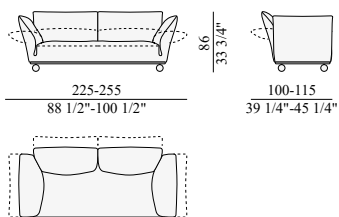

STWDV2

STWCP30

divano
sofa
canapé
Sofa

divano
sofa
canapé
Sofa