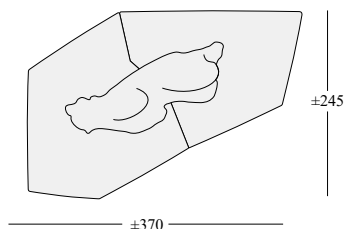

PCK011sx

divano
sofa
canapé
Sofa