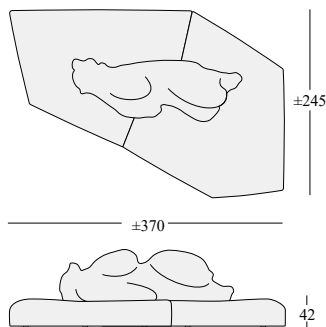

PCK022dx

PCK060

schienale
back-rest
dossier
Rückenteil