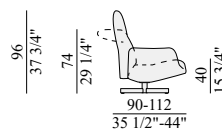

poltrona
armchair
fauteuil
Sessel

CHR015